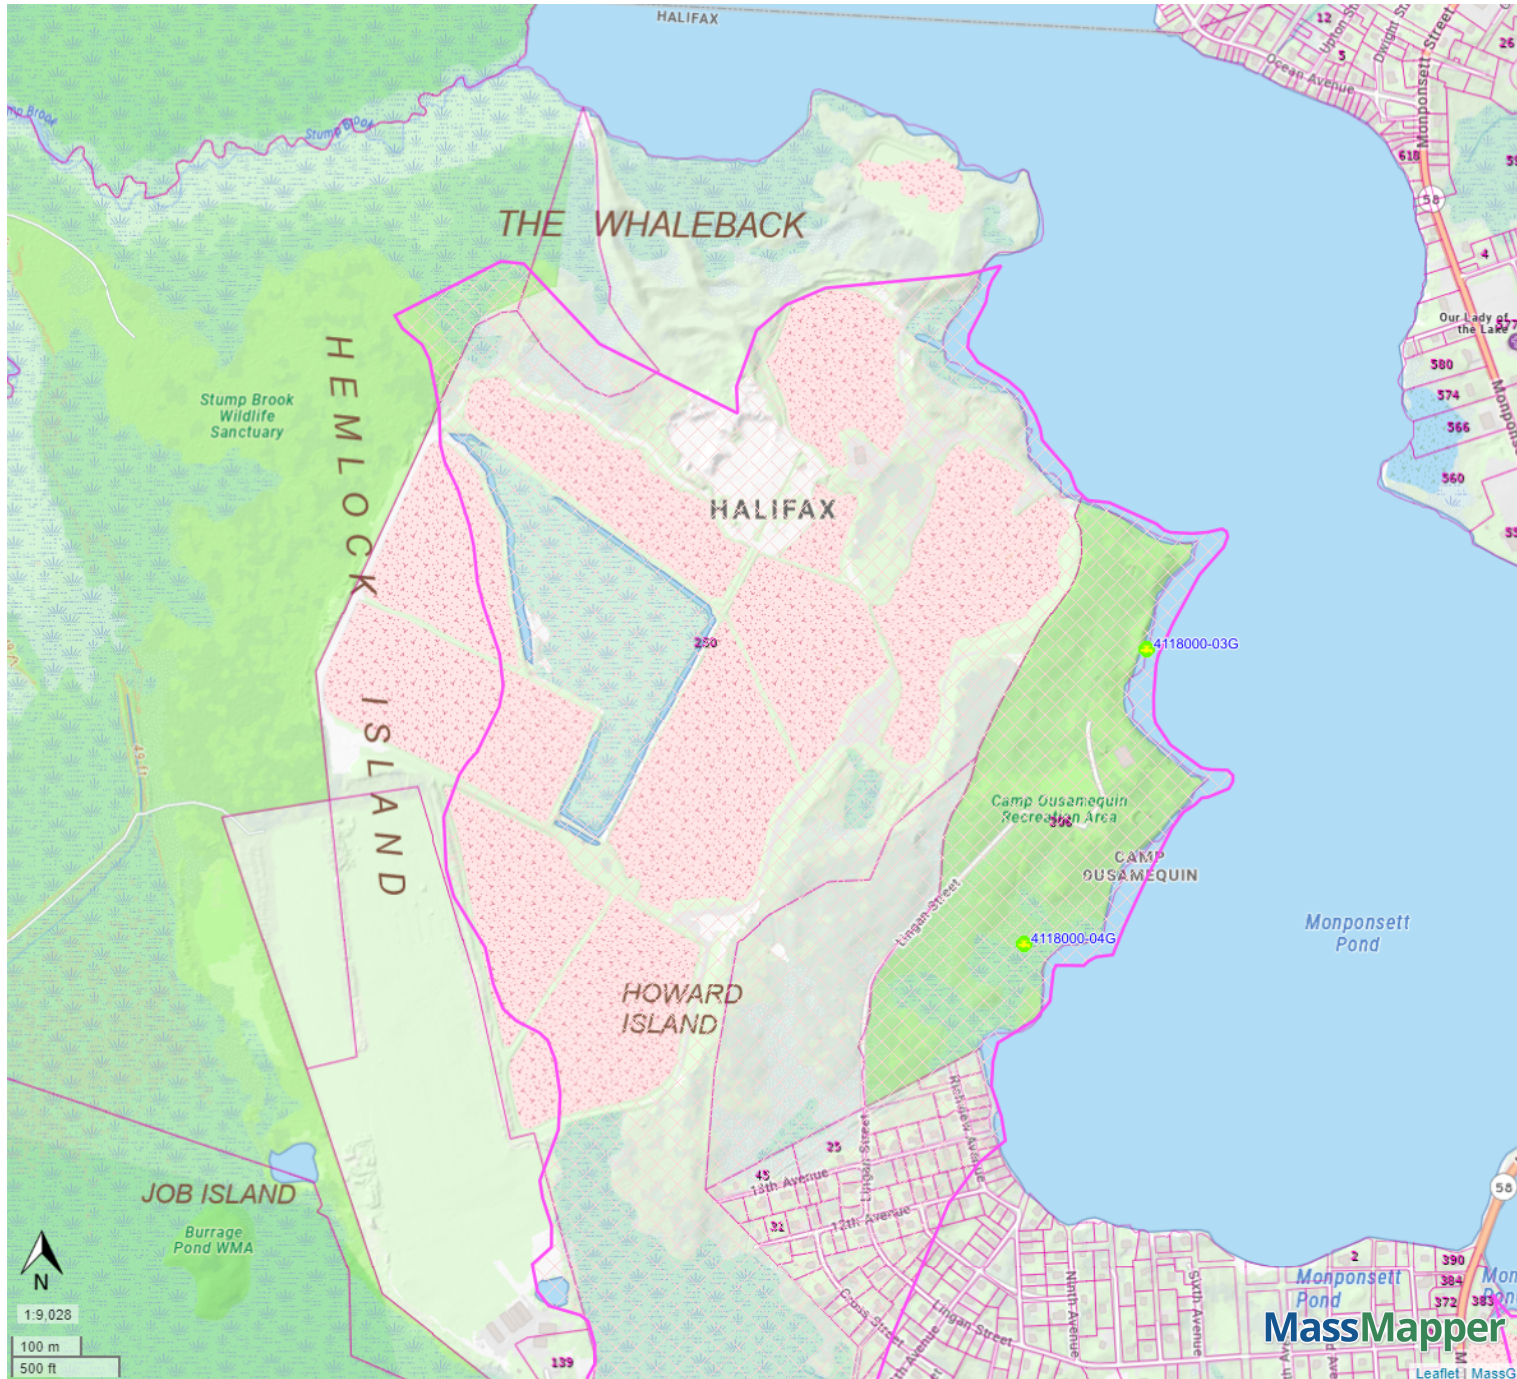

# 250 Lingan Street Halifax

## Public Water Supplies

- Community Groundwater Well
- Non-Community Groundwater Well
- Surface Water Intake
- Emergency Surface Water Intake
- Community Labels
- Non-Community Labels

## Property Tax Parcels

MassMapper

Leaflet | MassGIS